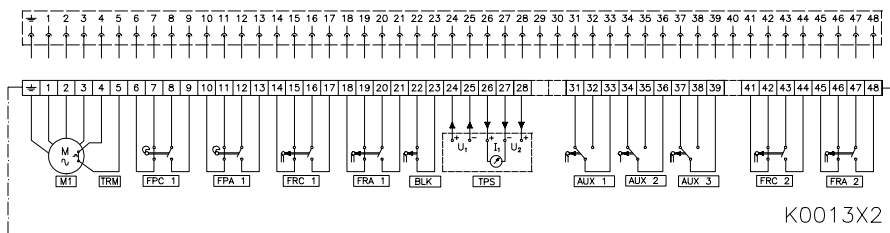

TERMINAL PLANS

400 410 SERIES
401 411

Subject to change without notice. Previous data sheets invalid with the issue of the latest data sheets

VALVE
CONTROL

CENTRALAIR, S.A. All rights reserved

N° :

E1400A012