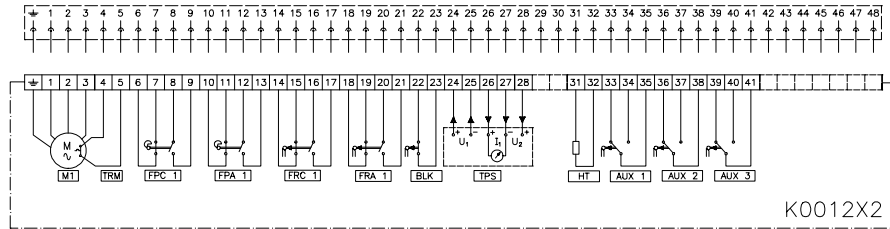

TERMINAL PLANS

400 410 SERIES
401 411

Subject to change without notice. Previous data sheets invalid with the issue of the latest data sheets

VALVE
CONTROL

CENTRALAIR, S.A. All rights reserved

N° :

E1400A012