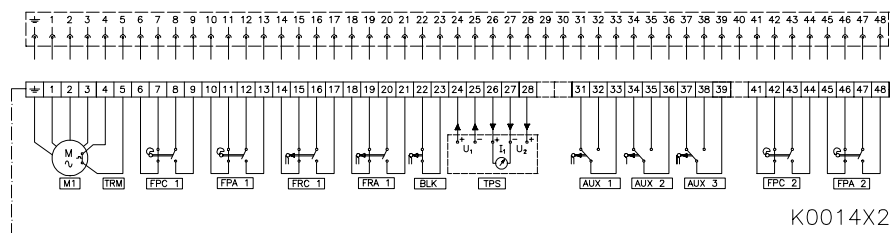

TERMINAL PLANS

400 410 SERIES
401 411

Subject to change without notice. Previous data sheets invalid with the issue of the latest data sheets

VALVE
CONTROL

CENTRALAIR, S.A. All rights reserved

N° :

E1400A012