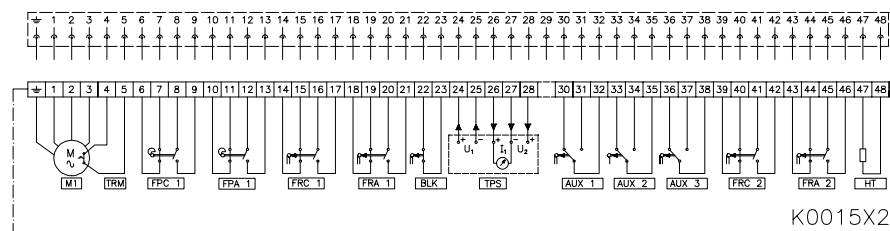

TERMINAL PLANS

400 410 SERIES
401 411

Subject to change without notice. Previous data sheets invalid with the issue of the latest data sheets

VALVE
CONTROL

CENTRALAIR, S.A. All rights reserved

N° :

E1400A012