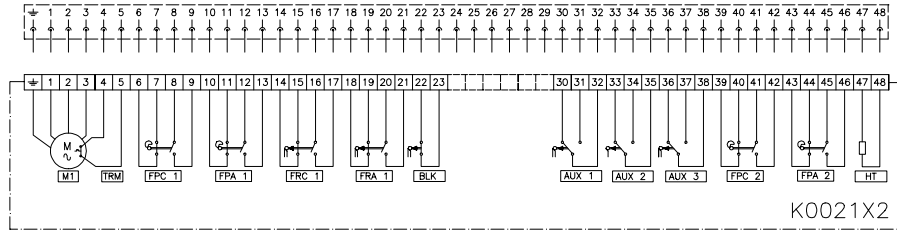

TERMINAL PLANS

400 410 SERIES
401 411

Subject to change without notice. Previous data sheets invalid with the issue of the latest data sheets

VALVE
CONTROL

CENTRALAIR, S.A. All rights reserved

N° :

E1400A014