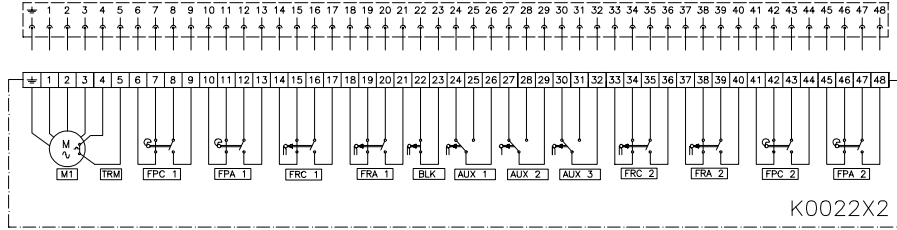

TERMINAL PLANS

400 410 SERIES
401 411

Subject to change without notice. Previous data sheets invalid with the issue of the latest data sheets

VALVE
CONTROL

CENTRALAIR, S.A. All rights reserved

N° :

E1400A014