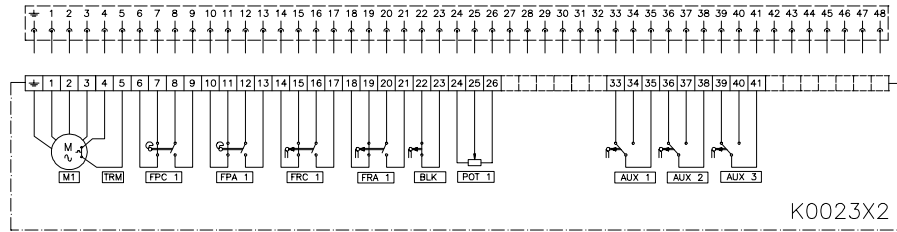

TERMINAL PLANS

400 410 SERIES
401 411

Subject to change without notice. Previous data sheets invalid with the issue of the latest data sheets

VALVE
CONTROL

CENTRALAIR, S.A. All rights reserved

N° :

E1400A014