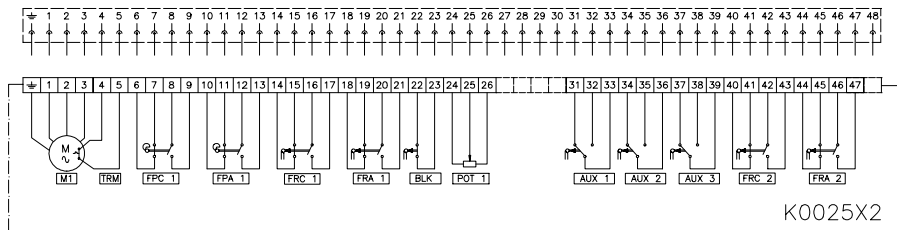

TERMINAL PLANS

400 410 SERIES
401 411

Subject to change without notice. Previous data sheets invalid with the issue of the latest data sheets

VALVE
CONTROL

CENTRALAIR, S.A. All rights reserved

N° :

E1400A014