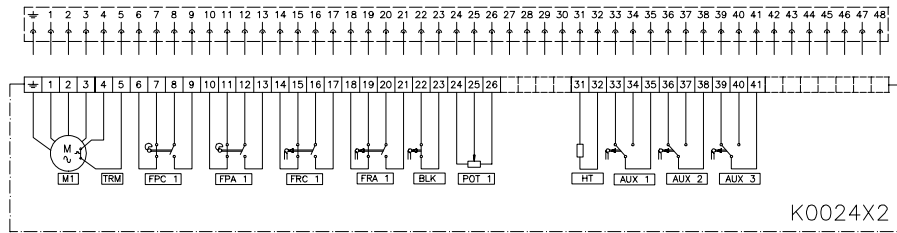

TERMINAL PLANS

400 410 SERIES
401 411

Subject to change without notice. Previous data sheets invalid with the issue of the latest data sheets

VALVE
CONTROL

CENTRALAIR, S.A. All rights reserved

N° :

E1400A014