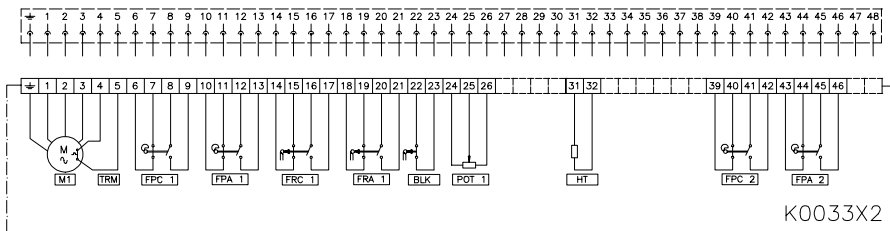

TERMINAL PLANS

400 410 SERIES
401 411

Subject to change without notice. Previous data sheets invalid with the issue of the latest data sheets

VALVE
CONTROL

CENTRALAIR, S.A. All rights reserved

N° :

E1400A016