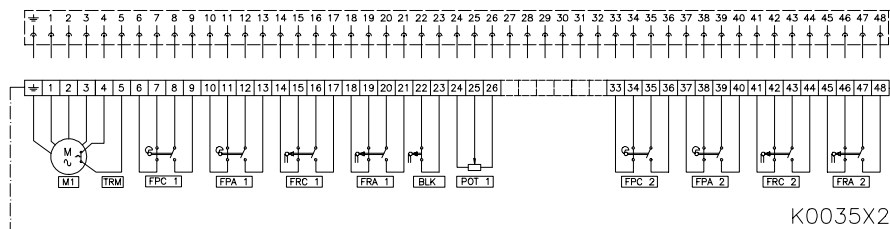

TERMINAL PLANS

400 410 SERIES
401 411

Subject to change without notice. Previous data sheets invalid with the issue of the latest data sheets

VALVE
CONTROL

CENTRALAIR, S.A. All rights reserved

N° :

E1400A016