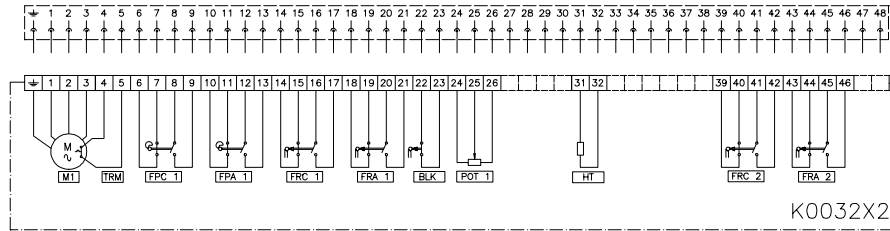

TERMINAL PLANS

400 410 SERIES
401 411

Subject to change without notice. Previous data sheets invalid with the issue of the latest data sheets

VALVE
CONTROL

CENTRALAIR, S.A. All rights reserved

N° :

E1400A016