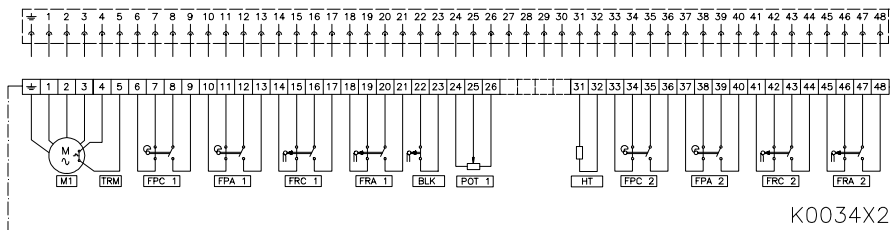

TERMINAL PLANS

400 410 SERIES
401 411

Subject to change without notice. Previous data sheets invalid with the issue of the latest data sheets

VALVE
CONTROL

CENTRALAIR, S.A. All rights reserved

N° :

E1400A016