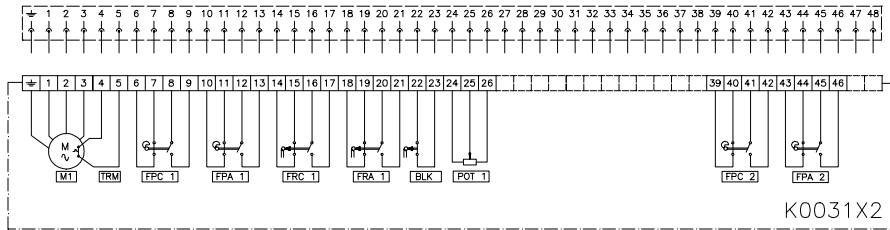

TERMINAL PLANS

400 410 SERIES
401 411

Subject to change without notice. Previous data sheets invalid with the issue of the latest data sheets

VALVE
CONTROL

CENTRALAIR, S.A. All rights reserved

N° :

E1400A016