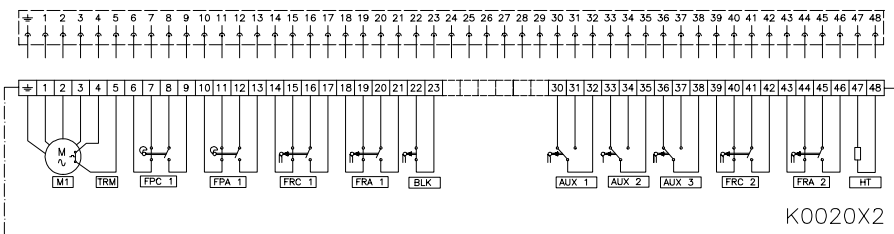

TERMINAL PLANS

400 410 SERIES
401 411

Subject to change without notice. Previous data sheets invalid with the issue of the latest data sheets

VALVE
CONTROL

CENTRALAIR, S.A. All rights reserved

N° :

E1400A013