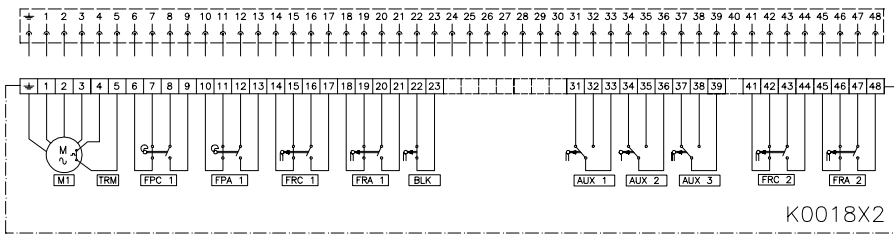

TERMINAL PLANS

400 410 SERIES
401 411

Subject to change without notice. Previous data sheets invalid with the issue of the latest data sheets

VALVE
CONTROL

CENTRALAIR, S.A. All rights reserved

N° :

E1400A013