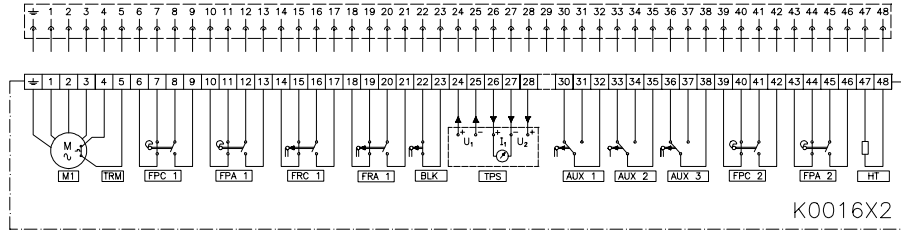

TERMINAL PLANS

400 410 SERIES
401 411

Subject to change without notice. Previous data sheets invalid with the issue of the latest data sheets

VALVE
CONTROL

CENTRALAIR, S.A. All rights reserved

N° :

E1400A013