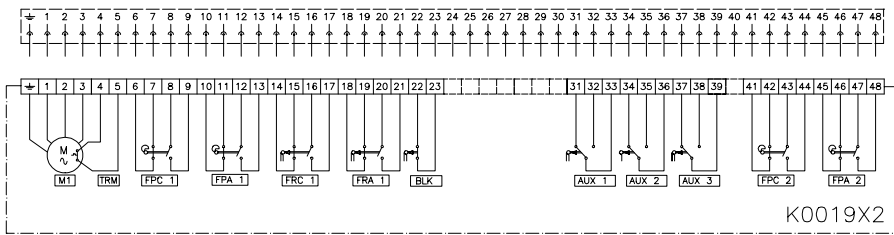

TERMINAL PLANS

400 410 SERIES
401 411

Subject to change without notice. Previous data sheets invalid with the issue of the latest data sheets

VALVE
CONTROL

CENTRALAIR, S.A. All rights reserved

N° :

E1400A013