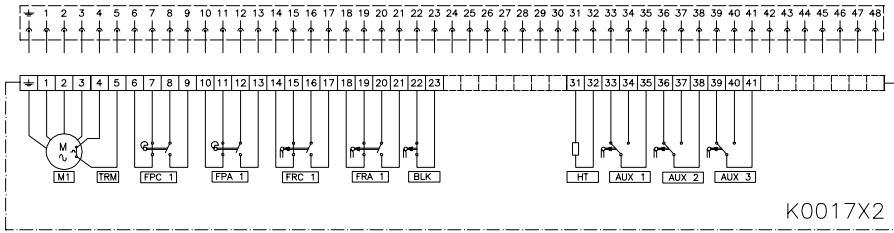

TERMINAL PLANS

400 410 SERIES
401 411

Subject to change without notice. Previous data sheets invalid with the issue of the latest data sheets

VALVE
CONTROL

CENTRALAIR, S.A. All rights reserved

N° :

E1400A013