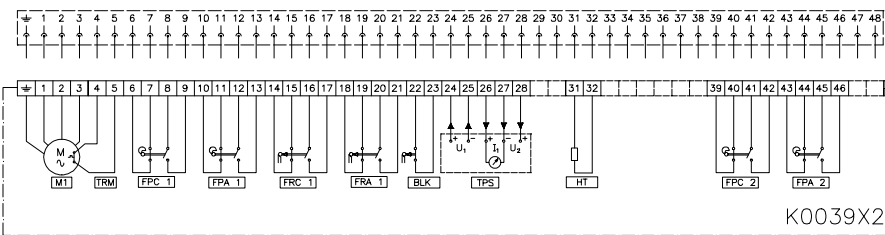

TERMINAL PLANS

400 410 SERIES
401 411

Subject to change without notice. Previous data sheets invalid with the issue of the latest data sheets

VALVE
CONTROL

CENTRALAIR, S.A. All rights reserved

N° :

E1400A017