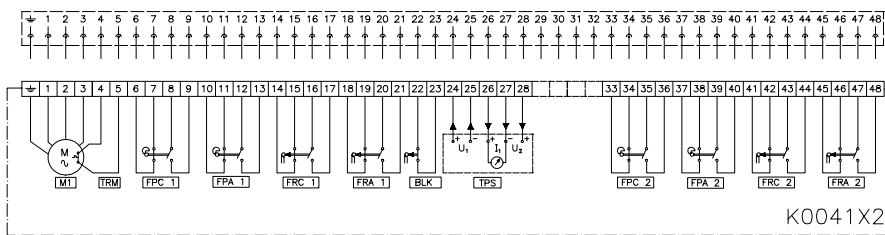

TERMINAL PLANS

400 410 SERIES
401 411

Subject to change without notice. Previous data sheets invalid with the issue of the latest data sheets

VALVE
CONTROL

CENTRALAIR, S.A. All rights reserved

N° :

E1400A017