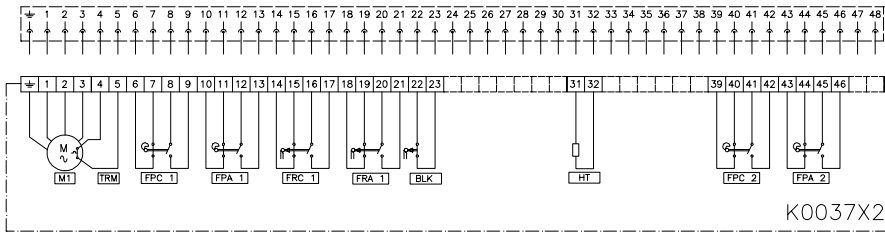

TERMINAL PLANS

400 410 SERIES
401 411

Subject to change without notice. Previous data sheets invalid with the issue of the latest data sheets

VALVE
CONTROL

CENTRALAIR, S.A. All rights reserved

N° :

E1400A017