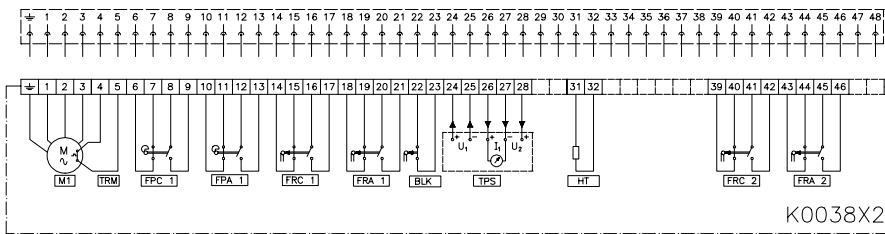

TERMINAL PLANS

400 410 SERIES
401 411

Subject to change without notice. Previous data sheets invalid with the issue of the latest data sheets

VALVE
CONTROL

CENTRALAIR, S.A. All rights reserved

N° :

E1400A017