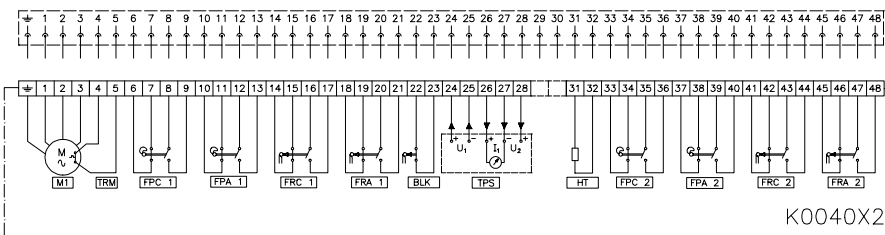

TERMINAL PLANS

400 410 SERIES
401 411

Subject to change without notice. Previous data sheets invalid with the issue of the latest data sheets

VALVE
CONTROL

CENTRALAIR, S.A. All rights reserved

N° :

E1400A017