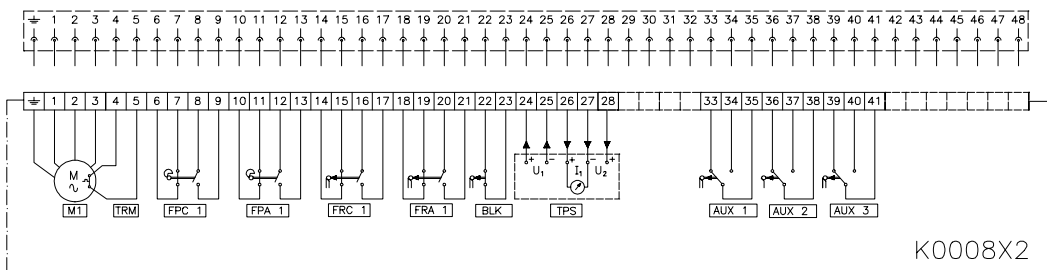

TERMINAL PLANS

400 410 SERIES
401 411

Subject to change without notice. Previous data sheets invalid with the issue of the latest data sheets

VALVE
CONTROL

CENTRALAIR, S.A. All rights reserved

N° :

E1400A011