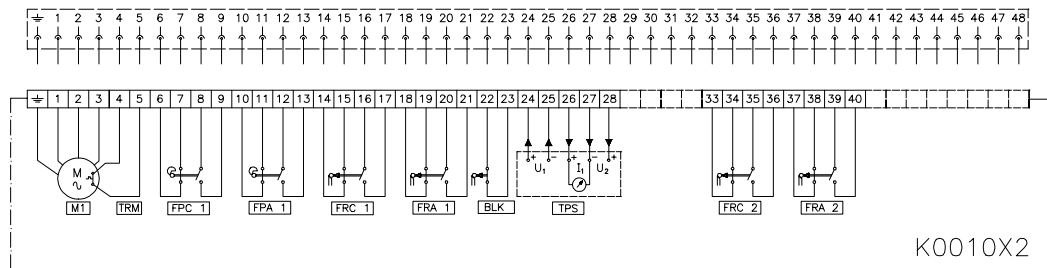

TERMINAL PLANS

400 410 SERIES
401 411

Subject to change without notice. Previous data sheets invalid with the issue of the latest data sheets

VALVE
CONTROL

CENTRALAIR, S.A. All rights reserved

N° :

E1400A011