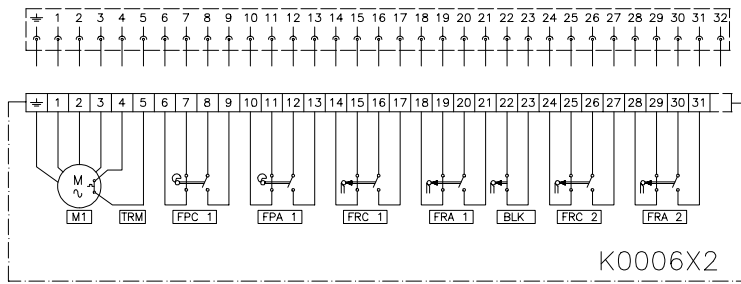

TERMINAL PLANS

400 410 SERIES
401 411

Subject to change without notice. Previous data sheets invalid with the issue of the latest data sheets

VALVE
CONTROL

CENTRALAIR, S.A. All rights reserved

N° :

E1400A011