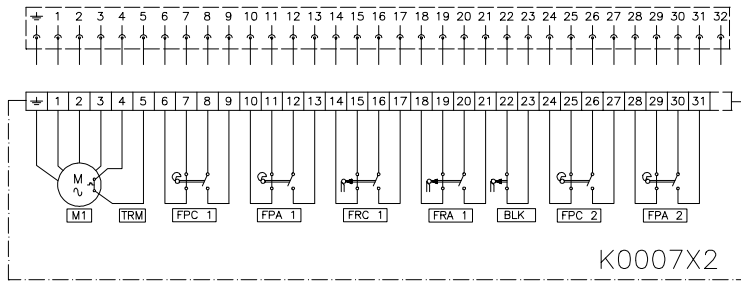

TERMINAL PLANS

400 410 SERIES
401 411

Subject to change without notice. Previous data sheets invalid with the issue of the latest data sheets

VALVE
CONTROL

CENTRALAIR, S.A. All rights reserved

N° :

E1400A011