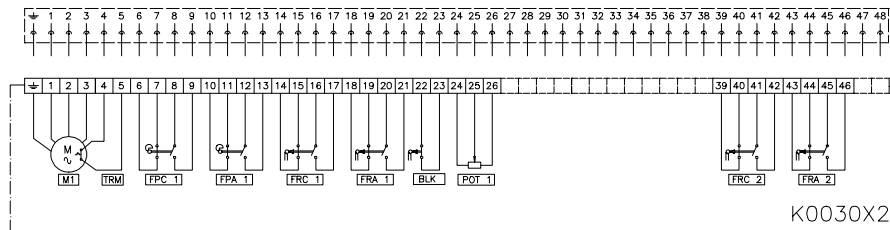

TERMINAL PLANS

400 410 SERIES
401 411

Subject to change without notice. Previous data sheets invalid with the issue of the latest data sheets

VALVE
CONTROL

CENTRALAIR, S.A. All rights reserved

N° :

E1400A015