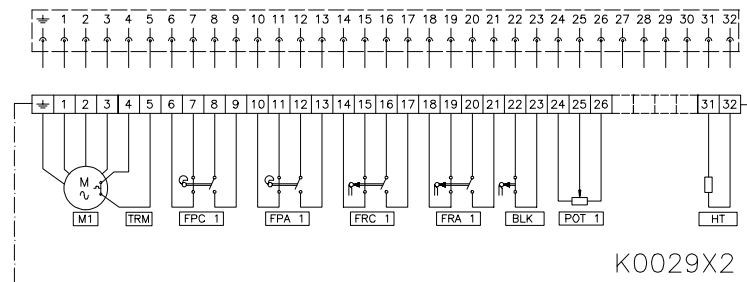

TERMINAL PLANS

400 410 SERIES
401 411

Subject to change without notice. Previous data sheets invalid with the issue of the latest data sheets

VALVE
CONTROL

CENTRALAIR, S.A. All rights reserved

N° :

E1400A015