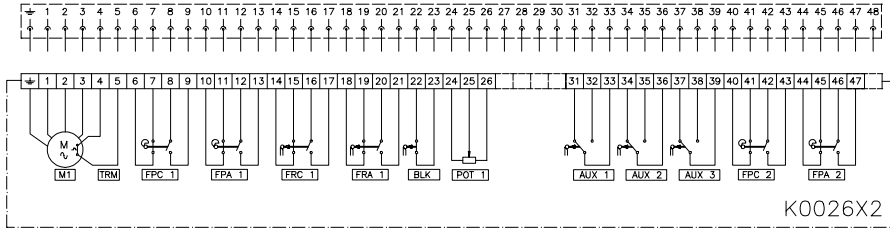

TERMINAL PLANS

400 410 SERIES
401 411

Subject to change without notice. Previous data sheets invalid with the issue of the latest data sheets

VALVE
CONTROL

CENTRALAIR, S.A. All rights reserved

N° :

E1400A015