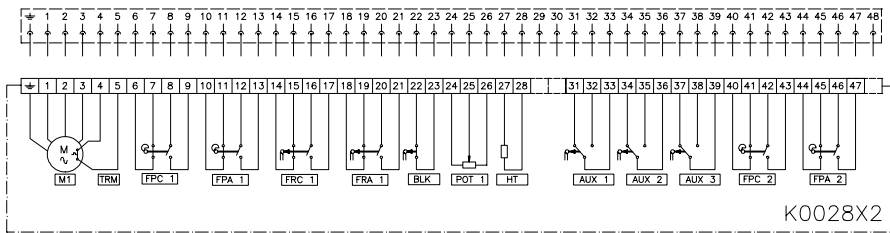

TERMINAL PLANS

400 410 SERIES
401 411

Subject to change without notice. Previous data sheets invalid with the issue of the latest data sheets

VALVE
CONTROL

CENTRALAIR, S.A. All rights reserved

N° :

E1400A015