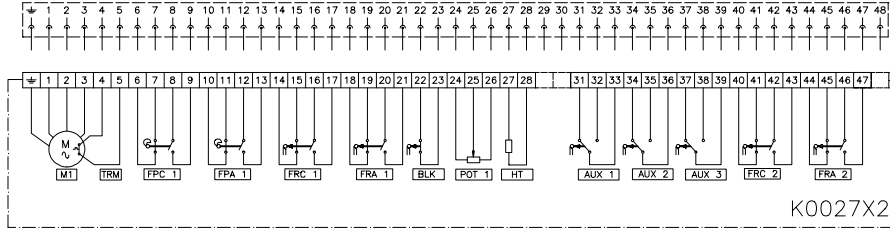

TERMINAL PLANS

400 410 SERIES
401 411

Subject to change without notice. Previous data sheets invalid with the issue of the latest data sheets

VALVE
CONTROL

CENTRALAIR, S.A. All rights reserved

N° :

E1400A015